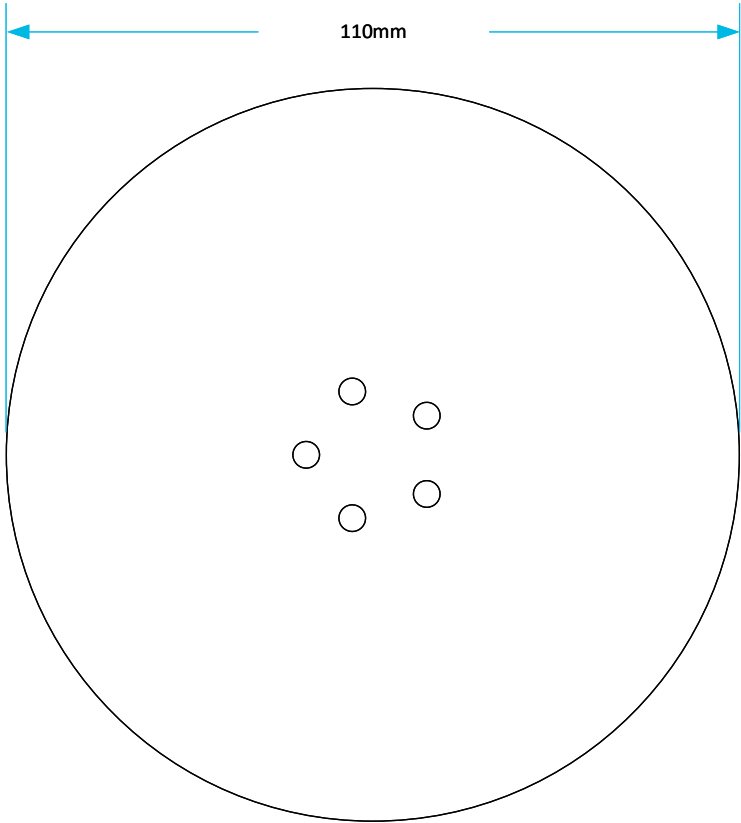

Technical Data Sheet

CODE: WTSH90BB

DESCRIPTION: Brushed Brass Metal Shower Trap Cover

CATAGORY: Shower Trap Covers

© Viva Sanitary
09/12/2025

DRAWN BY: RH

VERIFIED BY: AH