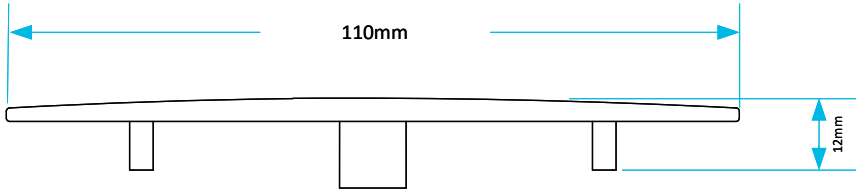

Technical Data Sheet

CODE: WTSH90BB

DESCRIPTION: Brushed Brass Metal Shower Trap Cover

CATAGORY: Shower Trap Covers

© Viva Sanitary
09/12/2025

DRAWN BY: RH

VERIFIED BY: AH