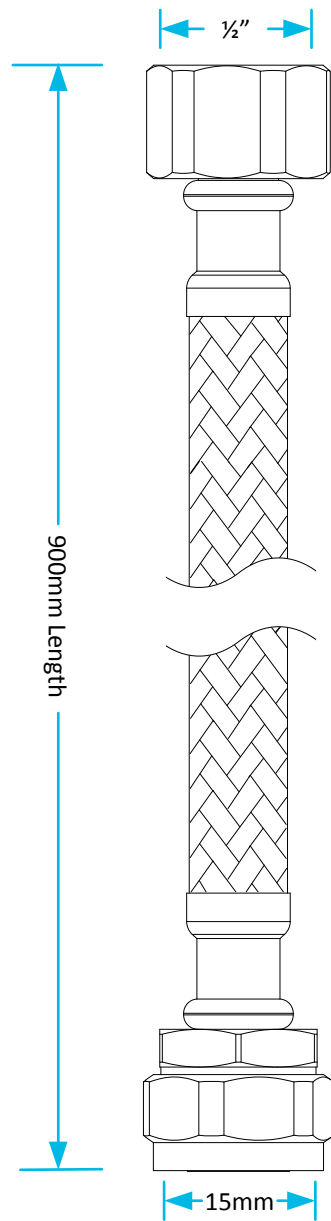

Technical DATA Sheet

Code:

SSH1/C

Description:

$\frac{1}{2}$ " x 15mm Flexible Connector
(900mm Length)