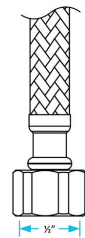

**Code** SSH7  
**Bore** 8mm  
**Length** 300mm

**Description**  
M10 x 1/2"  
Monobloc  
Flexible Connector

**Code** SSH7/A  
**Bore** 8mm  
**Length** 300mm

**Description**  
M12 x 15mm  
Monobloc  
Flexible Connector

**Code** SSH8  
**Bore** 8mm  
**Length** 300mm

**Description**  
M12 x 1/2"  
Monobloc  
Flexible Connector

**Code** SSH8/A  
**Bore** 8mm  
**Length** 300mm

**Description**  
3/4" x 15mm  
Flexible Connector  
With Isolator

**Code** SSH9  
**Bore** 13mm  
**Length** 300mm

**Code** SSH9/A  
**Bore** 13mm  
**Length** 500mm

**Code** SSH9/C  
**Bore** 13mm  
**Length** 900mm

**Description**  
1/2" x 1/2"  
Flexible  
Connector

**Code** SSH13  
**Bore** 9mm  
**Length** 300mm

**Code** SSH13/A  
**Bore** 9mm  
**Length** 500mm

**Description**  
15mm x 3/8"  
Flexible  
Connector

**Code** SSH15  
**Bore** 9mm  
**Length** 300mm

Please note: Save this instruction sheet for future reference **IMPORTANT: DO NOT** use plumber's putty to seal this fitting