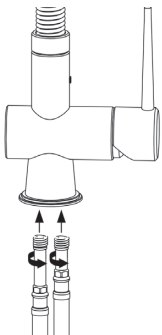

**flexible connectors**  
stainless steel braided hoses

**WARNING**

We accept no liability for products fitted incorrectly, and where the correct testing procedures have not been used, resulting in the escape of water.

**INSTALLATION GUIDELINES**

**BSP**

**Copper**

**Mono**

**Description**  
1/2" x 15mm  
Flexible Connector

**Code** SSH1/B  
**Bore** 9mm  
**Length** 150mm

**Code** SSH1  
**Bore** 9mm  
**Length** 300mm

**Code** SSH1/A  
**Bore** 9mm  
**Length** 500mm

**Code** SSH1/C  
**Bore** 9mm  
**Length** 900mm

**Description**  
1/2" x 15mm  
Flexible Connector  
With Isolator

**Code** SSH2/B  
**Bore** 9mm  
**Length** 150mm

**Code** SSH2  
**Bore** 9mm  
**Length** 300mm

**Code** SSH7  
**Bore** 8mm  
**Length** 300mm

**Description**  
M10 x 1/2"  
Monobloc  
Flexible Connector

**Code** SSH7/A  
**Bore** 8mm  
**Length** 300mm

**Description**  
M12 x 15mm  
Monobloc  
Flexible Connector