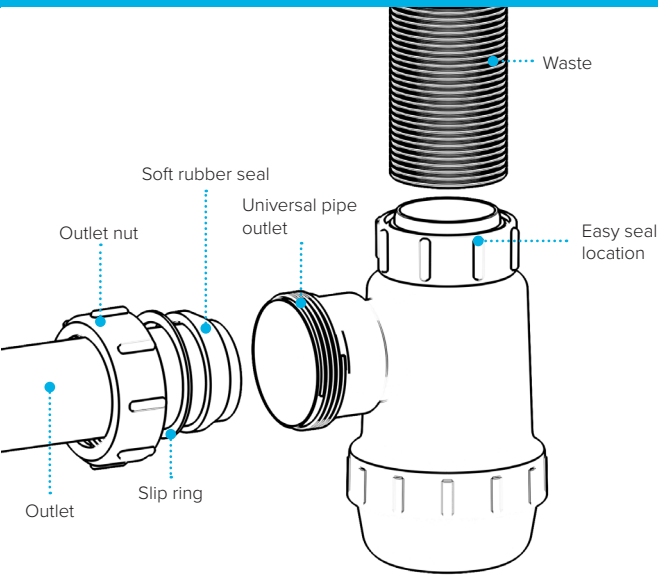

1½" Bottle Trap

WARNING

We accept no liability for products fitted incorrectly, and where the correct testing procedures have not been used, resulting in the escape of water.

Please note: Save this instruction sheet for future reference
IMPORTANT: DO NOT use plumber's putty to seal this fitting

For more information please contact us:
Tel: 0151 546 0531 E-mail: sales@vivasanitary.co.uk

Swivel "P" Traps

Product Code: WTP3276
Description: 1/4" Swivel 'P' Trap
Outlet: 32mm Seal: 75mm

Product Code: WTP4076
Description: 1/2" Swivel 'P' Trap
Outlet: 40mm Seal: 75mm

Product Code: WTKT32CE
Description: 1/4" Straight Through Trap
Seal: 75mm

Product Code: WTS40
Description: 1/2" Shower Trap (50mm Tray)
Seal: 50mm

Product Code: WTS40
Description: 1/2" Shower Trap (90mm Tray)
Seal: 50mm

Product Code: WTWM01
Description: 1/2" Standpipe Trap
Seal: 75mm

Join Pro+ Installers club for exclusive benefits.

vivasanitary.co.uk/pro

Installation videos and further information available now.