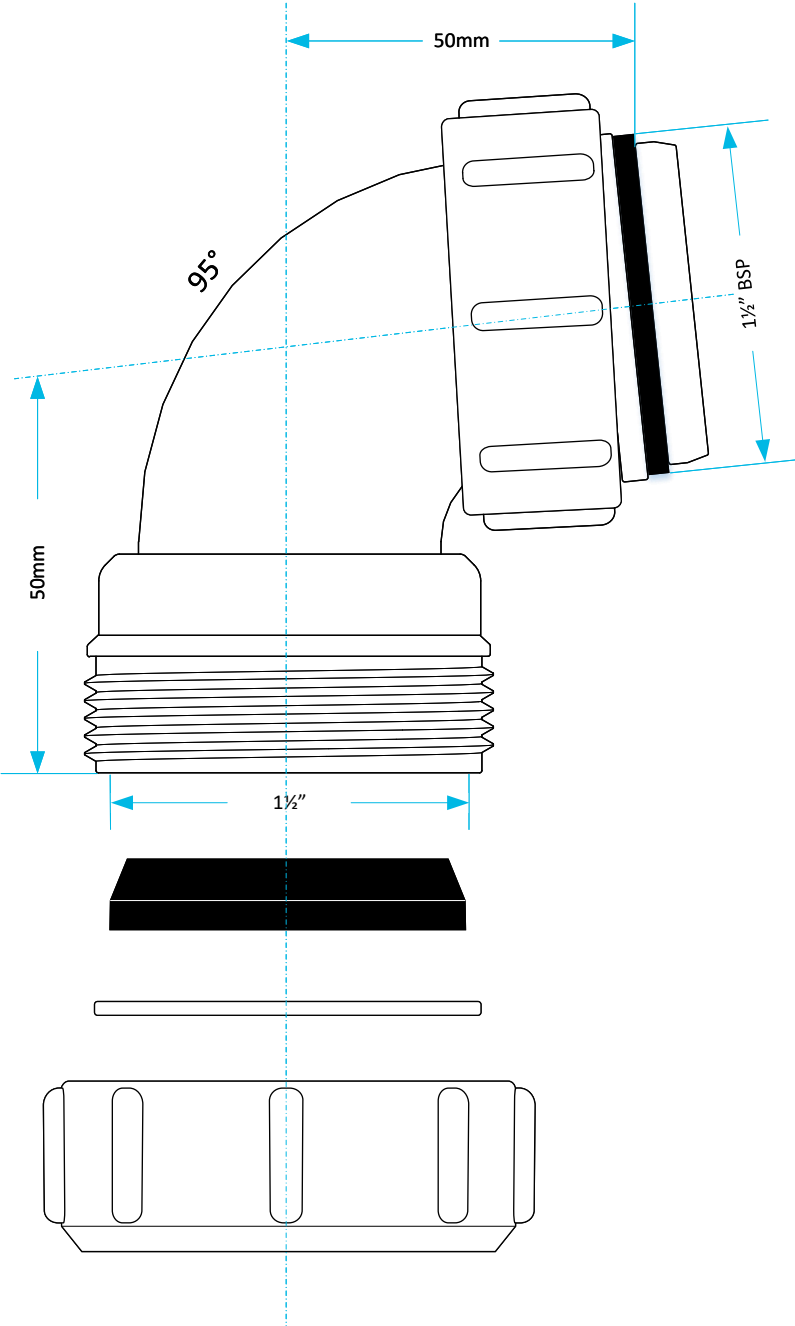

# Technical Data Sheet

CODE:

W40G

DESCRIPTION:

1 1/2" 95° Bend Compression x BSP Connector

CATEGORY:

Waste Fittings

Viva Sanitary  
01/08/2025

DRAWN BY:

RH

VERIFIED BY:

AH