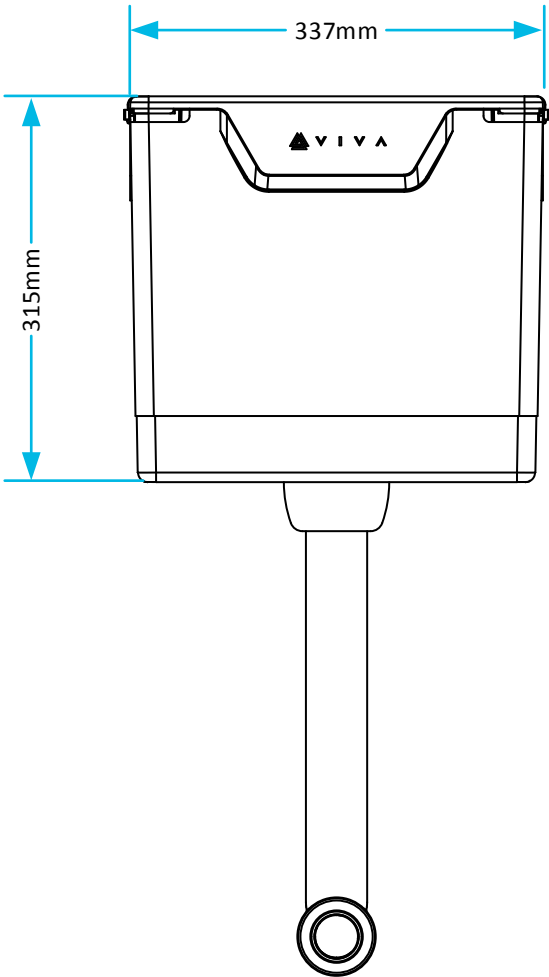

Technical Data Sheet

© Viva Sanitary
11/02/2015

Code:	SKYCC02	Description:	Skylo Universal Concealed Cistern (White)
-------	----------------	--------------	--