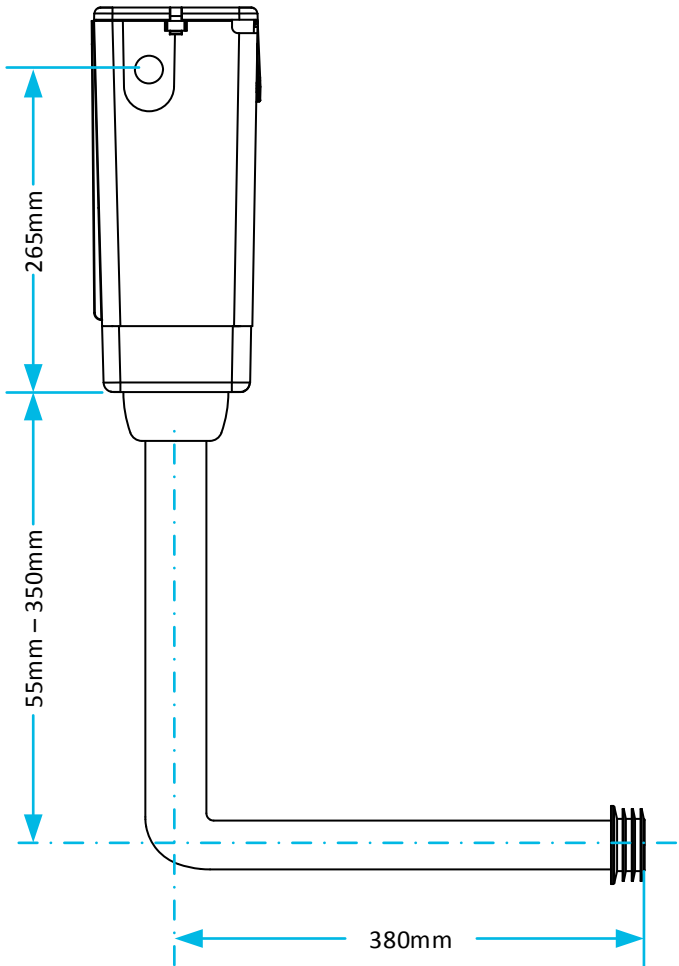

Technical Data Sheet

© Viva Sanitary
11/02/2015

Code:	SKYCC02	Description:	Skylo Universal Concealed Cistern (White)
-------	----------------	--------------	--