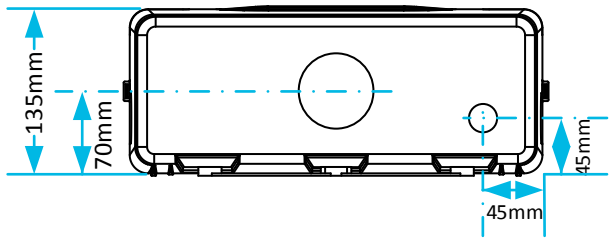

Technical Data Sheet

© Viva Sanitary
11/02/2015

Code:	SKYCC02	Description:	Skylo Universal Concealed Cistern (White)
-------	----------------	--------------	--